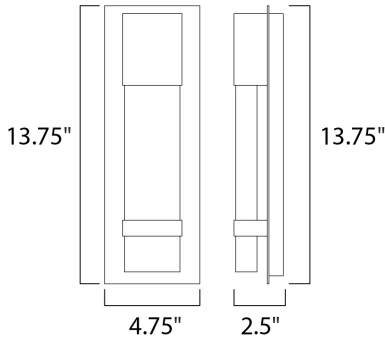

MEASUREMENTS

- DIMENSION : 4.75" W x 13.75" H x 2.5" Ext
- BACK PLATE : 4.75" W x 13.75" H x 6.5" HCO
- HANGING WEIGHT : 3.86 lb

LAMPING

- INPUT VOLTAGE : 120V
- LUMENS : 450 Rated (400 Del.)
- BULB : 1 x 9W LED PCB Integrated , 9W Total
- BULB INCLUDED : (Integrated)
- DIMMABLE : No
- CRI : 90+ CRI
- COLOR_TEMP : 3000K