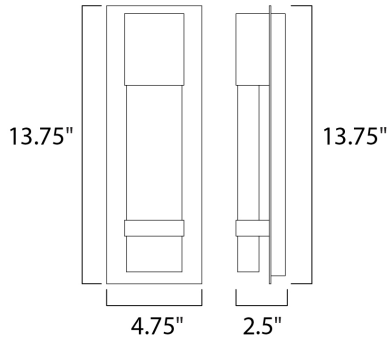

MEASUREMENTS

- DIMENSION : 4.75" W x 13.75" H x 2.5" Ext
- BACK PLATE : 4.75" W x 13.75" H x 6.5" HCO
- HANGING WEIGHT : 3.86 lb

LAMPING

- INPUT VOLTAGE : 120V
- LUMENS : 450 Rated (400 Del.)
- BULB : 1 x 9W LED PCB Integrated , 9W Total
- BULB INCLUDED : (Integrated)
- DIMMABLE : No
- CRI : 90+ CRI
- COLOR_TEMP : 3000K