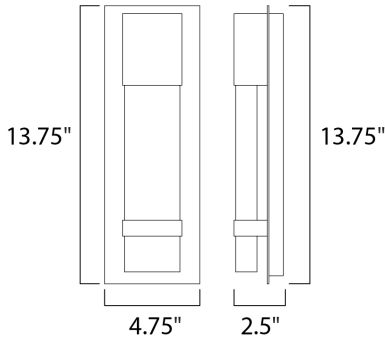

**MEASUREMENTS**

- DIMENSION : 4.75" W x 13.75" H x 2.5" Ext
- BACK PLATE : 4.75" W x 13.75" H x 6.5" HCO
- HANGING WEIGHT : 3.86 lb

**LAMPING**

- INPUT VOLTAGE : 120V
- LUMENS : 450 Rated (400 Del.)
- BULB : 1 x 9W LED PCB Integrated , 9W Total
- BULB INCLUDED : (Integrated)
- DIMMABLE : No
- CRI : 90+ CRI
- COLOR\_TEMP : 3000K