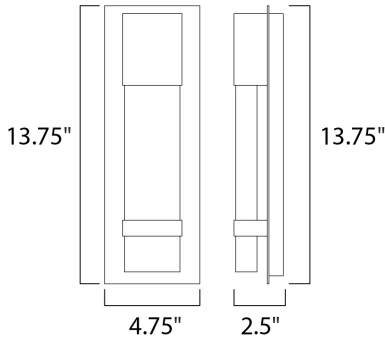

MEASUREMENTS

DIMENSION : 4.75" W x 13.75" H x 2.5" Ext
 BACK PLATE : 4.75" W x 13.75" H x 6.5" HCO
 HANGING WEIGHT : 3.86 lb

LAMPING

INPUT VOLTAGE : 120V
 LUMENS : 450 Rated (400 Del.)
 BULB : 1 x 9W LED PCB Integrated , 9W Total
 BULB INCLUDED : (Integrated)
 DIMMABLE : No
 CRI : 90+ CRI
 COLOR_TEMP : 3000K