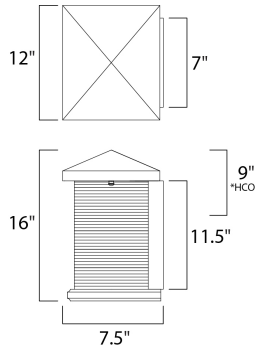

PRODUCT DESCRIPTION