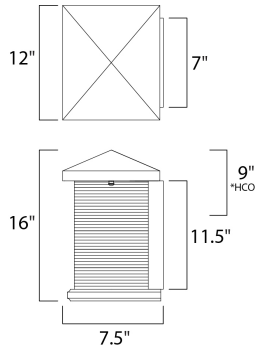

PRODUCT DESCRIPTION

MEASUREMENTS

DIMENSION : 12" W x 16" H x 7.5" Ext
BACK PLATE : 7" W x 11.5" H x 9" HCO
HANGING WEIGHT : 18.04 lb

LAMPING

INPUT VOLTAGE : 120V
LUMENS : 960 Rated
BULB : 1 x 12W LED AC Integrated , 12W Total
BULB INCLUDED : (Integrated)
DIMMABLE : Triac CL
CRI : 90+ CRI
COLOR_TEMP : 3000K
LIGHTING_DIRECTION : Down

FINISHES OPTION

Earth Tone (ET)

GLASS

Clear CL

MATERIAL

Vivex

RATINGS

cETLus
Wet Location

ADDITIONAL

INSTALL UP/DOWN: Up
RATED LIFE 50000 Hours

Always consult a qualified electrician before installing any lighting product.