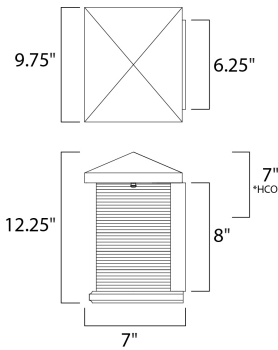

PRODUCT DESCRIPTION

MEASUREMENTS

DIMENSION : 9.75" W x 12.25" H x 7" Ext
BACK PLATE : 6.25" W x 8" H x 7" HCO
HANGING WEIGHT : 11.44 lb

LAMPING

INPUT VOLTAGE : 120V
LUMENS : 960 Rated
BULB : 1 x 12W LED AC Integrated , 12W Total
BULB INCLUDED : (Integrated)
DIMMABLE : Triac CL
CRI : 90+ CRI
COLOR_TEMP : 3000K
LIGHTING_DIRECTION : Down

FINISHES OPTION

Earth Tone (ET)

GLASS

Clear CL

MATERIAL

Vivex

RATINGS

cETLus
Wet Location

ADDITIONAL

INSTALL UP/DOWN: Up
RATED LIFE 50000 Hours

Always consult a qualified electrician before installing any lighting product.