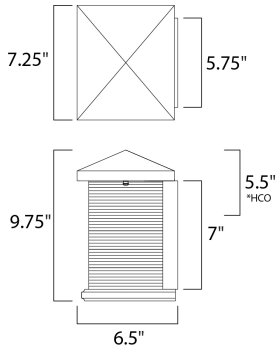

PRODUCT DESCRIPTION

MEASUREMENTS

DIMENSION : 7.25" W x 9.75" H x 6.5" Ext
BACK PLATE : 5.75" W x 7" H x 5.5" HCO
HANGING WEIGHT : 8.14 lb

LAMPING

INPUT VOLTAGE : 120V
LUMENS : 640 Rated
BULB : 1 x 8W LED AC Integrated , 8W Total
BULB INCLUDED : (Integrated)
DIMMABLE : Triac CL
CRI : 90+ CRI
COLOR_TEMP : 3000K
LIGHTING_DIRECTION : Down

FINISHES OPTION

Earth Tone (ET)

GLASS

Clear CL

MATERIAL

Vivex

RATINGS

cETLus
Wet Location

ADDITIONAL

INSTALL UP/DOWN: Up
RATED LIFE 50000 Hours

Always consult a qualified electrician before installing any lighting product.