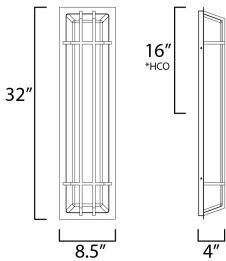

PRODUCT DESCRIPTION

This commercial grade outdoor sconce features a trapezoidal White acrylic lens on an aluminum frame finished in Bronze. A four-position switch, located on the back, allows you to select the color temperature from 2700K to 5000K to meet a wide range of specified color temps.