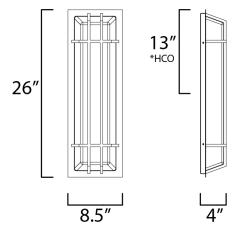

PRODUCT DESCRIPTION

This commercial grade outdoor sconce features a trapezoidal White acrylic lens on an aluminum frame finished in Bronze. A four-position switch, located on the back, allows you to select the color temperature from 2700K to 5000K to meet a wide range of specified color temps.