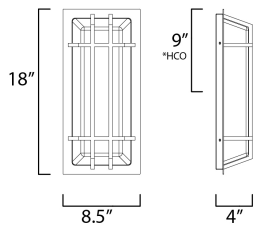

LAMPING

INPUT VOLTAGE : 120-277V
LUMENS : 2,340 Rated (1,170 Del.)
BULB : 1 x 20W LED PCB Integrated , 20W Total
BULB INCLUDED : (Integrated)
DIMMABLE : ELV or Triac CL
CRI : 80 CRI
COLOR_TEMP : 27/30/40/50K
LIGHTING_DIRECTION : Omni