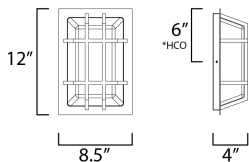

LAMPING

INPUT VOLTAGE : 120-277V
LUMENS : 1,630 Rated (780 Del.)
BULB : 1 x 15W LED PCB Integrated , 15W Total
BULB INCLUDED : (Integrated)
DIMMABLE : ELV or Triac CL
CRI : 80 CRI
COLOR_TEMP : 27/30/40/50K
LIGHTING_DIRECTION : Omni