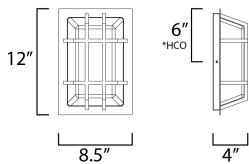

LAMPING

INPUT VOLTAGE : 120-277V
LUMENS : 1,630 Rated (780 Del.)
BULB : 1 x 15W LED PCB Integrated , 15W Total
BULB INCLUDED : (Integrated)
DIMMABLE : ELV or Triac CL
CRI : 80 CRI
COLOR_TEMP : 27/30/40/50K
LIGHTING_DIRECTION : Omni