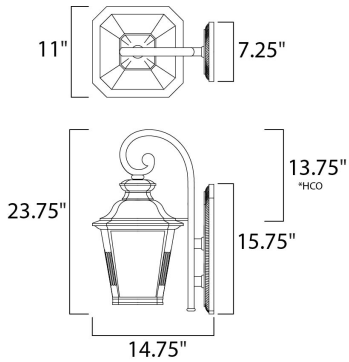

PRODUCT DESCRIPTION

MEASUREMENTS

DIMENSION : 11" W x 23.75" H x 14" Ext
BACK PLATE : 7.25" W x 15.75" H x 13.75" HCO
HANGING WEIGHT : 9.39 lb

LAMPING

INPUT VOLTAGE : 120V
LUMENS : 1,100 Rated
BULB : 1 x 12W LED E26 Medium , 12W Total
BULB INCLUDED : (Included)
DIMMABLE :
CRI : 90+ CRI
COLOR_TEMP : 3000K

FINISHES OPTION

Bronze (BZ)

GLASS

Frosted Seedy FS

MATERIAL

Die Cast Aluminum

RATINGS

cETLus
Wet Location

ADDITIONAL

RATED LIFE 25000 Hours
OPERATING TEMPERATURE:
-20°C (-4°F), 40°C (104°F)

Always consult a qualified electrician before installing any lighting product.