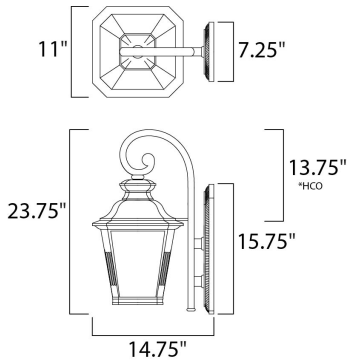

PRODUCT DESCRIPTION

MEASUREMENTS

DIMENSION : 11" W x 23.75" H x 14" Ext
BACK PLATE : 7.25" W x 15.75" H x 13.75" HCO
HANGING WEIGHT : 9.39 lb

LAMPING

INPUT VOLTAGE : 120V
LUMENS : 1,100 Rated
BULB : 1 x 12W LED E26 Medium , 12W Total
BULB INCLUDED : (Included)
DIMMABLE :
CRI : 90+ CRI
COLOR_TEMP : 3000K

FINISHES OPTION

Bronze (BZ)

GLASS

Frosted Seedy FS

MATERIAL

Die Cast Aluminum

RATINGS

cETLus
Wet Location

ADDITIONAL

RATED LIFE 25000 Hours
OPERATING TEMPERATURE:
-20°C (-4°F), 40°C (104°F)

Always consult a qualified electrician before installing any lighting product.