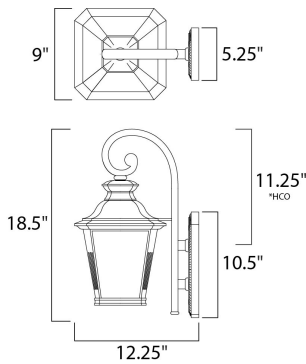

PRODUCT DESCRIPTION

MEASUREMENTS

DIMENSION : 9" W x 18.5" H x 12.25" Ext
BACK PLATE : 5.25" W x 10.5" H x 11.25" HCO
HANGING WEIGHT : 5.81 lb

LAMPING

INPUT VOLTAGE : 120V
LUMENS : 1,100 Rated
BULB : 1 x 12W LED E26 Medium , 12W Total
BULB INCLUDED : (Included)
DIMMABLE :
CRI : 90+ CRI
COLOR_TEMP : 3000K

FINISHES OPTION

Bronze (BZ)

GLASS

Frosted Seedy FS

MATERIAL

Die Cast Aluminum

RATINGS

cETLus
Wet Location

ADDITIONAL

RATED LIFE 25000 Hours
OPERATING TEMPERATURE:
-20°C (-4°F), 40°C (104°F)

Always consult a qualified electrician before installing any lighting product.