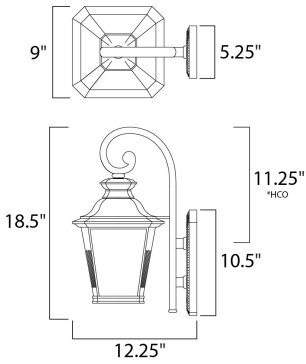

PRODUCT DESCRIPTION

MEASUREMENTS

DIMENSION : 9" W x 18.5" H x 12.25" Ext
BACK PLATE : 5.25" W x 10.5" H x 11.25" HCO
HANGING WEIGHT : 5.81 lb

LAMPING

INPUT VOLTAGE : 120V
LUMENS : 1,100 Rated
BULB : 1 x 12W LED E26 Medium , 12W Total
BULB INCLUDED : (Included)
DIMMABLE :
CRI : 90+ CRI
COLOR_TEMP : 3000K

FINISHES OPTION

Bronze (BZ)

GLASS

Frosted Seedy FS

MATERIAL

Die Cast Aluminum

RATINGS

cETLus
Wet Location

ADDITIONAL

RATED LIFE 25000 Hours
OPERATING TEMPERATURE:
-20°C (-4°F), 40°C (104°F)

Always consult a qualified electrician before installing any lighting product.