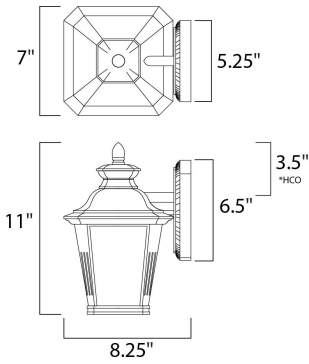

PRODUCT DESCRIPTION

MEASUREMENTS

DIMENSION : 7" W x 11" H x 8.25" Ext
BACK PLATE : 5.25" W x 6.5" H x 3.5" HCO
HANGING WEIGHT : 2.49 lb

LAMPING

INPUT VOLTAGE : 120V
LUMENS : 800 Rated
BULB : 1 x 9W LED E26 Medium , 9W Total
BULB INCLUDED : (Included)
DIMMABLE :
CRI : 90+ CRI
COLOR_TEMP : 3000K

FINISHES OPTION

Bronze (BZ)

GLASS

Frosted Seedy FS

MATERIAL

Die Cast Aluminum

RATINGS

cETLus
Wet Location

ADDITIONAL

RATED LIFE 25000 Hours
OPERATING TEMPERATURE:
-20°C (-4°F), 40°C (104°F)

Always consult a qualified electrician before installing any lighting product.