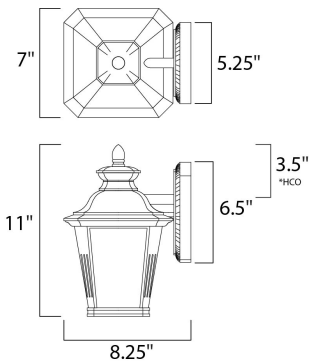

PRODUCT DESCRIPTION

MEASUREMENTS

DIMENSION : 7" W x 11" H x 8.25" Ext
BACK PLATE : 5.25" W x 6.5" H x 3.5" HCO
HANGING WEIGHT : 2.49 lb

LAMPING

INPUT VOLTAGE : 120V
LUMENS : 800 Rated
BULB : 1 x 9W LED E26 Medium , 9W Total
BULB INCLUDED : (Included)
DIMMABLE :
CRI : 90+ CRI
COLOR_TEMP : 3000K

FINISHES OPTION

Bronze (BZ)

GLASS

Frosted Seedy FS

MATERIAL

Die Cast Aluminum

RATINGS

cETLus
Wet Location

ADDITIONAL

RATED LIFE 25000 Hours
OPERATING TEMPERATURE:
-20°C (-4°F), 40°C (104°F)

Always consult a qualified electrician before installing any lighting product.