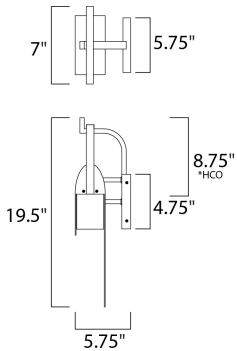

PRODUCT DESCRIPTION

A panel of aluminum is bent forward at the top and cradled by a bracket. A beautiful textured Rustic Forged finish is used in keeping with the pastoral design elements. Cleverly concealed inside the arch is a LED light source which sheds ample light to the surface below without forward glare.