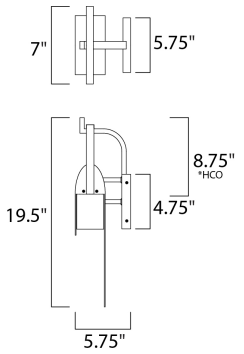

PRODUCT DESCRIPTION

A panel of aluminum is bent forward at the top and cradled by a bracket. A beautiful textured Rustic Forged finish is used in keeping with the pastoral design elements. Cleverly concealed inside the arch is a LED light source which sheds ample light to the surface below without forward glare.