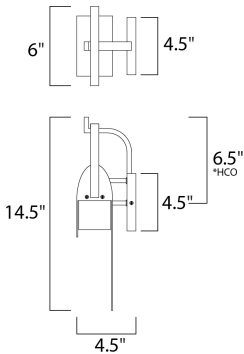

PRODUCT DESCRIPTION

A panel of aluminum is bent forward at the top and cradled by a bracket. A beautiful textured Rustic Forged finish is used in keeping with the pastoral design elements. Cleverly concealed inside the arch is a LED light source which sheds ample light to the surface below without forward glare.