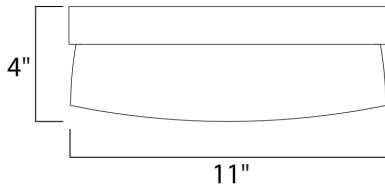

PRODUCT DESCRIPTION

Clean white opal glass is illuminated from a hidden LED light source. Handsome Satin Silver finishes pair well to create this commercial grade LED product.

MEASUREMENTS

DIMENSION : 11" L x 11" W x 4" H
 MAX OAH : 11" W x 1.25" H
 HANGING WEIGHT : 3.16 lb