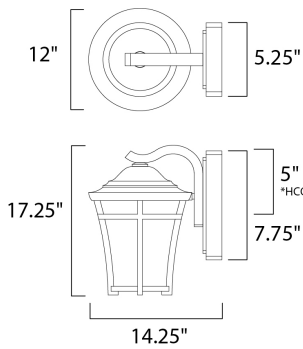

PRODUCT DESCRIPTION

MEASUREMENTS

DIMENSION : 12" W x 17.25" H x 14.25" Ext
BACK PLATE : 5.25" W x 7.75" H x 5" HCO
HANGING WEIGHT : 10.1 lb

LAMPING

INPUT VOLTAGE : 120V
LUMENS : 1,100 Rated
BULB : 1 x 12W LED E26 Medium , 12W Total
BULB INCLUDED : (Included)
DIMMABLE :
CRI : 90+ CRI
COLOR_TEMP : 3000K

FINISHES OPTION

Copper Oxide (CO)

GLASS

Lace LA

MATERIAL

Die Cast Aluminum

RATINGS

cETLus
Wet Location

ADDITIONAL

RATED LIFE 25000 Hours
OPERATING TEMPERATURE:
-20°C (-4°F), 40°C (104°F)

Always consult a qualified electrician before installing any lighting product.