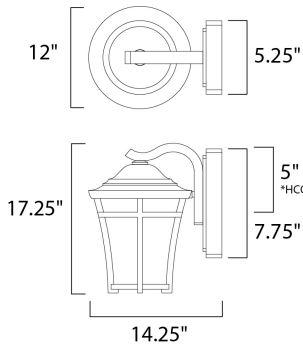

PRODUCT DESCRIPTION

MEASUREMENTS

DIMENSION : 12" W x 17.25" H x 14.25" Ext
BACK PLATE : 5.25" W x 7.75" H x 5" HCO
HANGING WEIGHT : 10.1 lb

LAMPING

INPUT VOLTAGE : 120V
LUMENS : 1,100 Rated
BULB : 1 x 12W LED E26 Medium , 12W Total
BULB INCLUDED : (Included)
DIMMABLE :
CRI : 90+ CRI
COLOR_TEMP : 3000K

FINISHES OPTION

Copper Oxide (CO)

GLASS

Lace LA

MATERIAL

Die Cast Aluminum

RATINGS

cETLus
Wet Location

ADDITIONAL

RATED LIFE 25000 Hours
OPERATING TEMPERATURE:
-20°C (-4°F), 40°C (104°F)

Always consult a qualified electrician before installing any lighting product.