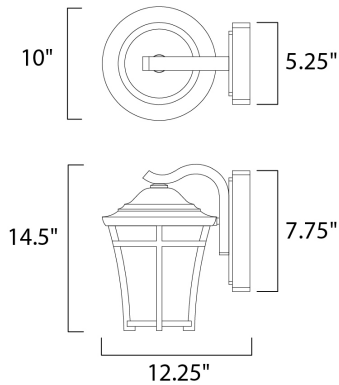

**PRODUCT DESCRIPTION**

**MEASUREMENTS**

DIMENSION : 10" W x 14.5" H x 12.25" Ext  
 BACK PLATE : 5.25" W x 7.75" H x 3.5" HCO  
 HANGING WEIGHT : 7.5 lb

**LAMPING**

INPUT VOLTAGE : 120V  
 LUMENS : 1,100 Rated  
 BULB : 1 x 12W LED E26 Medium , 12W Total  
 BULB INCLUDED : (Included)  
 DIMMABLE :  
 CRI : 90+ CRI  
 COLOR\_TEMP : 3000K