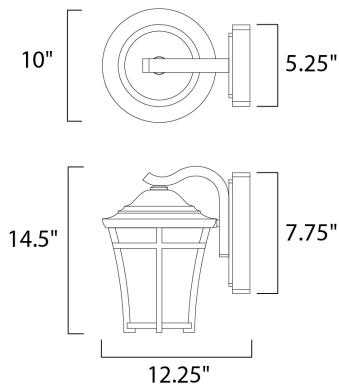

PRODUCT DESCRIPTION

MEASUREMENTS

DIMENSION : 10" W x 14.5" H x 12.25" Ext
 BACK PLATE : 5.25" W x 7.75" H x 3.5" HCO
 HANGING WEIGHT : 7.5 lb

LAMPING

INPUT VOLTAGE : 120V
 LUMENS : 1,100 Rated
 BULB : 1 x 12W LED E26 Medium , 12W Total
 BULB INCLUDED : (Included)
 DIMMABLE :
 CRI : 90+ CRI
 COLOR_TEMP : 3000K