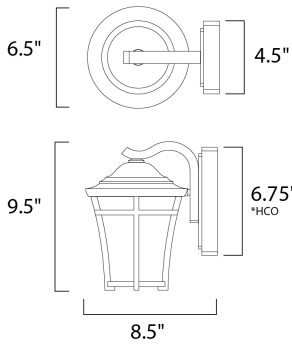

PRODUCT DESCRIPTION

MEASUREMENTS

DIMENSION : 6.5" W x 9.5" H x 8.5" Ext
BACK PLATE : 4.5" W x 6.75" H x 2.5" HCO
HANGING WEIGHT : 3.3 lb

LAMPING

INPUT VOLTAGE : 120V
LUMENS : 800 Rated
BULB : 1 x 9W LED E26 Medium , 9W Total
BULB INCLUDED : (Included)
DIMMABLE :
CRI : 90+ CRI
COLOR_TEMP : 3000K

FINISHES OPTION

Copper Oxide (CO)

GLASS

Lace LA

MATERIAL

Die Cast Aluminum

RATINGS

cETLus
Wet Location

ADDITIONAL

RATED LIFE 25000 Hours
OPERATING TEMPERATURE:
-20°C (-4°F), 40°C (104°F)

Always consult a qualified electrician before installing any lighting product.