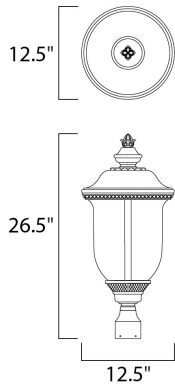

PRODUCT DESCRIPTION

MEASUREMENTS

DIMENSION : 12.5" L x 12.5" W x 26.5" H
 HANGING WEIGHT : 7.5 lb

LAMPING

INPUT VOLTAGE : 120V
 LUMENS : 840 Rated
 BULB : 1 x 12W LED PCB Integrated , 12W Total
 BULB INCLUDED : (Integrated)
 DIMMABLE : Triac CL
 CRI : 80+ CRI
 COLOR_TEMP : 3000K