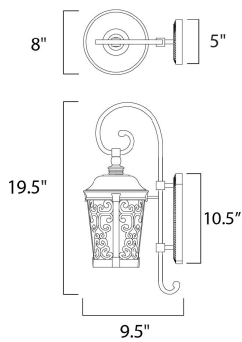

PRODUCT DESCRIPTION

MEASUREMENTS

DIMENSION : 8" W x 22" H x 11.5" Ext
 BACK PLATE : 5" W x 10.5" H x 9.5" HCO
 HANGING WEIGHT : 5.28 lb

LAMPING

INPUT VOLTAGE : 120V
 LUMENS : 420 Rated
 BULB : 1 x 6W LED AC Integrated , 6W Total
 BULB INCLUDED : (Integrated)
 DIMMABLE :
 COLOR_TEMP : 3000K

FINISHES OPTION

 Bronze (BZ)

MATERIAL

Die Cast Aluminum

RATINGS

cETLus
 Wet Location
 DARKSKY

ADDITIONAL

RATED LIFE 50000 Hours
 OPERATING TEMPERATURE:
 -20°C (-4°F), 40°C (104°F)