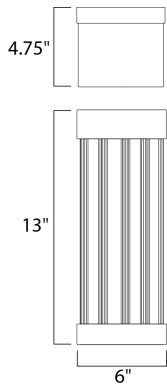

MEASUREMENTS

DIMENSION : 6" W x 13" H x 4.75" Ext
 BACK PLATE : 6" W x 13" H x 6.5" HCO
 HANGING WEIGHT : 7.48 lb

LAMPING

INPUT VOLTAGE : 120V
 LUMENS : 640 Rated
 BULB : 1 x 8W LED AC Integrated , 8W Total
 BULB INCLUDED : (Integrated)
 DIMMABLE : Yes
 CRI : 90+ CRI
 COLOR_TEMP : 3000K
 LIGHTING_DIRECTION : Down