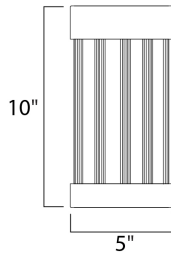

**MEASUREMENTS**

DIMENSION : 5" W x 10" H x 4" Ext  
 BACK PLATE : 5" W x 10" H x 5" HCO  
 HANGING WEIGHT : 4.84 lb

**LAMPING**

INPUT VOLTAGE : 120V  
 LUMENS : 640 Rated  
 BULB : 1 x 8W LED AC Integrated , 8W Total  
 BULB INCLUDED : (Integrated)  
 DIMMABLE : Yes  
 CRI : 90+ CRI  
 COLOR\_TEMP : 3000K  
 LIGHTING\_DIRECTION : Down