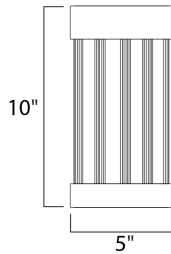

MEASUREMENTS

DIMENSION : 5" W x 10" H x 4" Ext
 BACK PLATE : 5" W x 10" H x 5" HCO
 HANGING WEIGHT : 4.84 lb

LAMPING

INPUT VOLTAGE : 120V
 LUMENS : 640 Rated
 BULB : 1 x 8W LED AC Integrated , 8W Total
 BULB INCLUDED : (Integrated)
 DIMMABLE : Yes
 CRI : 90+ CRI
 COLOR_TEMP : 3000K
 LIGHTING_DIRECTION : Down