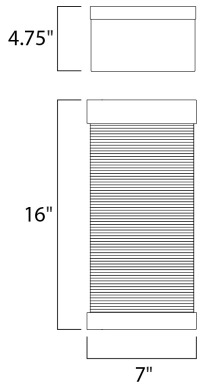

MEASUREMENTS

DIMENSION : 7" W x 16" H x 4.75" Ext
 BACK PLATE : 7" W x 16" H x 8" HCO
 HANGING WEIGHT : 9.9 lb

LAMPING

INPUT VOLTAGE : 120V
 LUMENS : 960 Rated
 BULB : 1 x 12W LED AC Integrated , 12W Total
 BULB INCLUDED : (Integrated)
 DIMMABLE : Triac CL
 CRI : 90+ CRI
 COLOR_TEMP : 3000K
 LIGHTING_DIRECTION : Down