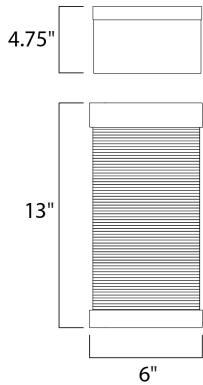

MEASUREMENTS

DIMENSION : 6" W x 13" H x 4.75" Ext
 BACK PLATE : 6" W x 13" H x 6.5" HCO
 HANGING WEIGHT : 6.82 lb

LAMPING

INPUT VOLTAGE : 120V
 LUMENS : 640 Rated
 BULB : 1 x 8W LED AC Integrated , 8W Total
 BULB INCLUDED : (Integrated)
 DIMMABLE : Triac CL
 CRI : 90+ CRI
 COLOR_TEMP : 3000K
 LIGHTING_DIRECTION : Down