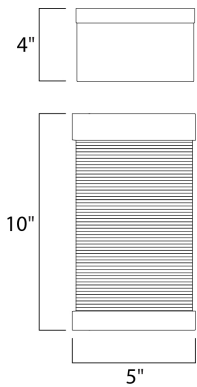

**MEASUREMENTS**

DIMENSION : 5" W x 10" H x 4" Ext  
 BACK PLATE : 5" W x 10" H x 5" HCO  
 HANGING WEIGHT : 4.49 lb

**LAMPING**

INPUT VOLTAGE : 120V  
 LUMENS : 640 Rated  
 BULB : 1 x 8W LED AC Integrated , 8W Total  
 BULB INCLUDED : (Integrated)  
 DIMMABLE : Triac CL  
 CRI : 90+ CRI  
 COLOR\_TEMP : 3000K  
 LIGHTING\_DIRECTION : Down