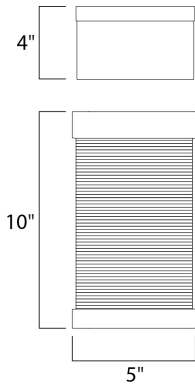

**MEASUREMENTS**

DIMENSION : 5" W x 10" H x 4" Ext  
 BACK PLATE : 5" W x 10" H x 5" HCO  
 HANGING WEIGHT : 4.49 lb

**LAMPING**

INPUT VOLTAGE : 120V  
 LUMENS : 640 Rated  
 BULB : 1 x 8W LED AC Integrated , 8W Total  
 BULB INCLUDED : (Integrated)  
 DIMMABLE : Triac CL  
 CRI : 90+ CRI  
 COLOR\_TEMP : 3000K  
 LIGHTING\_DIRECTION : Down