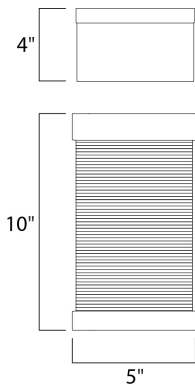

MEASUREMENTS

DIMENSION : 5" W x 10" H x 4" Ext
 BACK PLATE : 5" W x 10" H x 5" HCO
 HANGING WEIGHT : 4.49 lb

LAMPING

INPUT VOLTAGE : 120V
 LUMENS : 640 Rated
 BULB : 1 x 8W LED AC Integrated , 8W Total
 BULB INCLUDED : (Integrated)
 DIMMABLE : Triac CL
 CRI : 90+ CRI
 COLOR_TEMP : 3000K
 LIGHTING_DIRECTION : Down