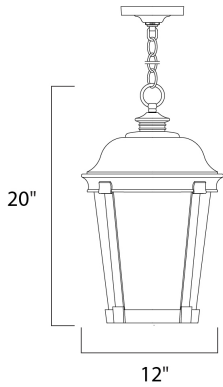

**PRODUCT DESCRIPTION**

**MEASUREMENTS**

DIMENSION : 12" L x 12" W x 20" H  
 HANGING WEIGHT : 7.59 lb

**LAMPING**

INPUT VOLTAGE : 120V  
 LUMENS : 1,100 Rated  
 BULB : 1 x 12W LED E26 Medium , 12W Total  
 BULB INCLUDED : (Included)  
 DIMMABLE :  
 CRI : 90+ CRI  
 COLOR\_TEMP : 3000K