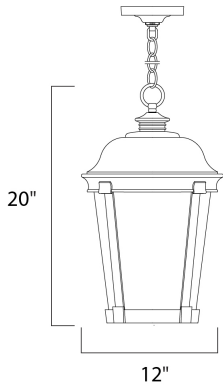

PRODUCT DESCRIPTION

MEASUREMENTS

DIMENSION : 12" L x 12" W x 20" H
 HANGING WEIGHT : 7.59 lb

LAMPING

INPUT VOLTAGE : 120V
 LUMENS : 1,100 Rated
 BULB : 1 x 12W LED E26 Medium , 12W Total
 BULB INCLUDED : (Included)
 DIMMABLE :
 CRI : 90+ CRI
 COLOR_TEMP : 3000K