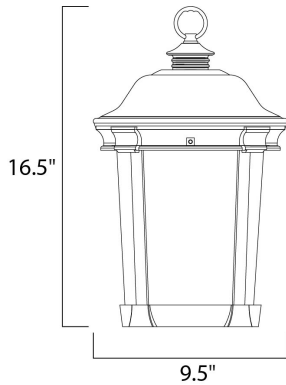

**PRODUCT DESCRIPTION**

**MEASUREMENTS**

DIMENSION : 9.5" L x 9.5" W x 16.5" H  
 HANGING WEIGHT : 8.8 lb

**LAMPING**

INPUT VOLTAGE : 120V  
 LUMENS : 840 Rated  
 BULB : 1 x 12W LED PCB Integrated , 12W Total  
 BULB INCLUDED : (Integrated)  
 DIMMABLE : Triac CL  
 CRI : 80+ CRI  
 COLOR\_TEMP : 3000K