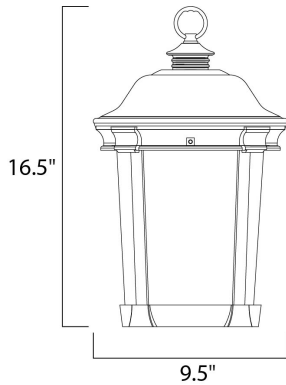

PRODUCT DESCRIPTION

MEASUREMENTS

DIMENSION : 9.5" L x 9.5" W x 16.5" H
 HANGING WEIGHT : 8.8 lb

LAMPING

INPUT VOLTAGE : 120V
 LUMENS : 840 Rated
 BULB : 1 x 12W LED PCB Integrated , 12W Total
 BULB INCLUDED : (Integrated)
 DIMMABLE : Triac CL
 CRI : 80+ CRI
 COLOR_TEMP : 3000K