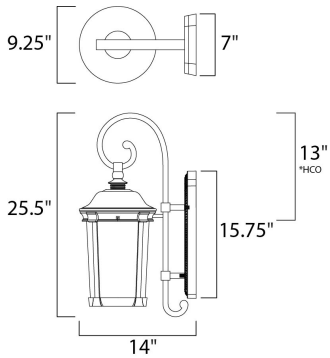

PRODUCT DESCRIPTION

MEASUREMENTS

DIMENSION : 9.25" W x 25.5" H x 14" Ext
BACK PLATE : 7" W x 15.75" H x 13" HCO
HANGING WEIGHT : 8.8 lb

LAMPING

INPUT VOLTAGE : 120V
LUMENS : 840 Rated
BULB : 1 x 12W LED PCB Integrated , 12W Total
BULB INCLUDED : (Integrated)
DIMMABLE : Triac CL
CRI : 80+ CRI

FINISHES OPTION

Bronze (BZ)

GLASS

Seedy CD

MATERIAL

Aluminum

RATINGS

cETLus
Wet Location
DARKSKY

ADDITIONAL

OPERATING TEMPERATURE:
-20°C (-4°F), 40°C (104°F)

PHOTOMETRIC: Report Found Online

Always consult a qualified electrician before installing any lighting product.