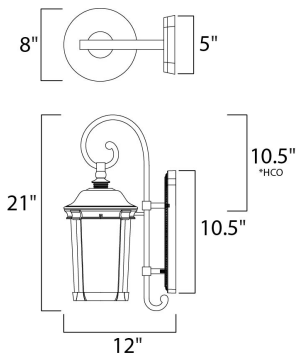

PRODUCT DESCRIPTION

MEASUREMENTS

DIMENSION : 8" W x 21" H x 12" Ext
BACK PLATE : 5" W x 10.5" H x 10.5" HCO
HANGING WEIGHT : 5.06 lb

LAMPING

INPUT VOLTAGE : 120V
LUMENS : 560 Rated
BULB : 1 x 8W LED PCB Integrated , 8W Total
BULB INCLUDED : (Integrated)
DIMMABLE : Triac CL
CRI : 80+ CRI
COLOR_TEMP : 3000K

FINISHES OPTION

Bronze (BZ)

GLASS

Seedy CD

MATERIAL

Aluminum

RATINGS

cETLus
Wet Location
DARKSKY

ADDITIONAL

OPERATING TEMPERATURE:
-20°C (-4°F), 40°C (104°F)

PHOTOMETRIC: Report Found Online

Always consult a qualified electrician before installing any lighting product.