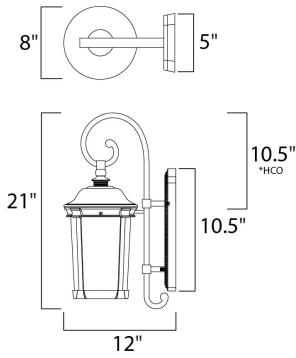

PRODUCT DESCRIPTION

MEASUREMENTS

DIMENSION : 8" W x 21" H x 12" Ext
BACK PLATE : 5" W x 10.5" H x 10.5" HCO
HANGING WEIGHT : 5.06 lb

LAMPING

INPUT VOLTAGE : 120V
LUMENS : 560 Rated
BULB : 1 x 8W LED PCB Integrated , 8W Total
BULB INCLUDED : (Integrated)
DIMMABLE : Triac CL
CRI : 80+ CRI
COLOR_TEMP : 3000K

FINISHES OPTION

Bronze (BZ)

GLASS

Seedy CD

MATERIAL

Aluminum

RATINGS

cETLus
Wet Location
DARKSKY

ADDITIONAL

OPERATING TEMPERATURE:
-20°C (-4°F), 40°C (104°F)

PHOTOMETRIC: Report Found Online

Always consult a qualified electrician before installing any lighting product.