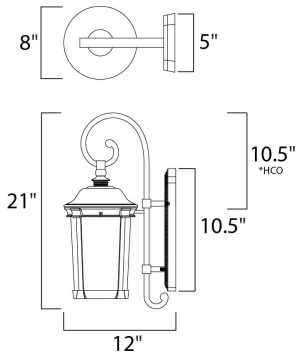

PRODUCT DESCRIPTION

MEASUREMENTS

DIMENSION : 8" W x 21" H x 12" Ext
BACK PLATE : 5" W x 10.5" H x 10.5" HCO
HANGING WEIGHT : 5.06 lb

LAMPING

INPUT VOLTAGE : 120V
LUMENS : 560 Rated
BULB : 1 x 8W LED PCB Integrated , 8W Total
BULB INCLUDED : (Integrated)
DIMMABLE : Triac CL
CRI : 80+ CRI
COLOR_TEMP : 3000K

FINISHES OPTION

Bronze (BZ)

GLASS

Seedy CD

MATERIAL

Aluminum

RATINGS

cETLus
Wet Location
DARKSKY

ADDITIONAL

OPERATING TEMPERATURE:
-20°C (-4°F), 40°C (104°F)

PHOTOMETRIC: Report Found Online

Always consult a qualified electrician before installing any lighting product.