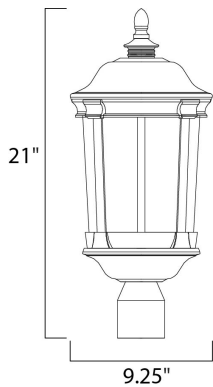

PRODUCT DESCRIPTION

MEASUREMENTS

DIMENSION : 9.25" L x 9.25" W x 21" H
HANGING WEIGHT : 5.7 lb

LAMPING

INPUT VOLTAGE : 120V
LUMENS : 840 Rated
BULB : 1 x 12W LED PCB Integrated , 12W Total
BULB INCLUDED : (Integrated)
DIMMABLE : Triac CL
CRI : 80+ CRI
COLOR_TEMP : 3000K