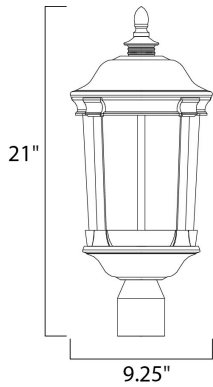

PRODUCT DESCRIPTION

MEASUREMENTS

DIMENSION : 9.25" L x 9.25" W x 21" H
 HANGING WEIGHT : 5.7 lb

LAMPING

INPUT VOLTAGE : 120V
 LUMENS : 840 Rated
 BULB : 1 x 12W LED PCB Integrated , 12W Total
 BULB INCLUDED : (Integrated)
 DIMMABLE : Triac CL
 CRI : 80+ CRI
 COLOR_TEMP : 3000K