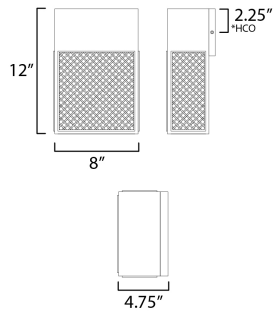

PRODUCT DESCRIPTION

Modeled on open weave wicker stitchwork and constructed using synthetic rattan for longevity, this series of wall sconces are rated for both interiors and outdoors. Matte Black frames are paired with either Natural Rattan or a matching Black finish. This homespun concept pays homage to the outdoors with relevant styling and timeless appeal.