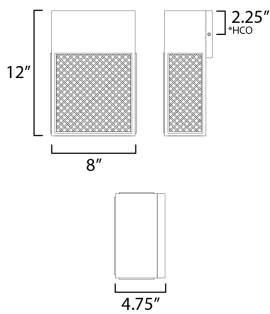

LAMPING

INPUT VOLTAGE : 120V
LUMENS : 840 Rated (500 Del.)
BULB : 1 x 12W LED AC Integrated , 12W Total
BULB INCLUDED : (Integrated)
DIMMABLE :
CRI : 90 CRI
COLOR_TEMP : 3000K
LIGHTING_DIRECTION : Down