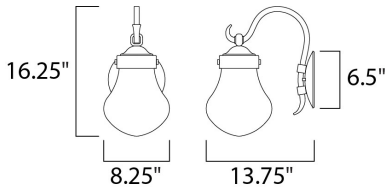

**MEASUREMENTS**

DIMENSION : 8.25" W x 16.25" H x 13.75" Ext  
 BACK PLATE : 7" W x 7" H x 9" HCO  
 HANGING WEIGHT : 7.48 lb

**LAMPING**

INPUT VOLTAGE : 120V  
 LUMENS : 560 Rated  
 BULB : 1 x 8W LED PCB Integrated , 8W Total  
 BULB INCLUDED : (Integrated)  
 DIMMABLE : Triac CL  
 CRI : 80+ CRI  
 COLOR\_TEMP : 3000K