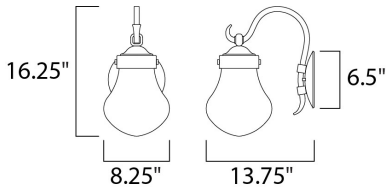

MEASUREMENTS

DIMENSION : 8.25" W x 16.25" H x 13.75" Ext
 BACK PLATE : 7" W x 7" H x 9" HCO
 HANGING WEIGHT : 7.48 lb

LAMPING

INPUT VOLTAGE : 120V
 LUMENS : 560 Rated
 BULB : 1 x 8W LED PCB Integrated , 8W Total
 BULB INCLUDED : (Integrated)
 DIMMABLE : Triac CL
 CRI : 80+ CRI
 COLOR_TEMP : 3000K