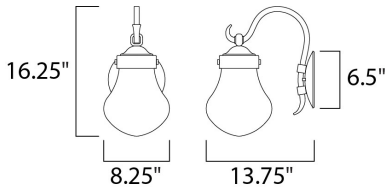

**MEASUREMENTS**

DIMENSION : 8.25" W x 16.25" H x 13.75" Ext  
 BACK PLATE : 7" W x 7" H x 9" HCO  
 HANGING WEIGHT : 7.48 lb

**LAMPING**

INPUT VOLTAGE : 120V  
 LUMENS : 560 Rated  
 BULB : 1 x 8W LED PCB Integrated , 8W Total  
 BULB INCLUDED : (Integrated)  
 DIMMABLE : Triac CL  
 CRI : 80+ CRI  
 COLOR\_TEMP : 3000K