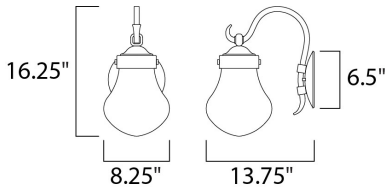

MEASUREMENTS

DIMENSION : 8.25" W x 16.25" H x 13.75" Ext
 BACK PLATE : 7" W x 7" H x 9" HCO
 HANGING WEIGHT : 7.48 lb

LAMPING

INPUT VOLTAGE : 120V
 LUMENS : 560 Rated
 BULB : 1 x 8W LED PCB Integrated , 8W Total
 BULB INCLUDED : (Integrated)
 DIMMABLE : Triac CL
 CRI : 80+ CRI
 COLOR_TEMP : 3000K