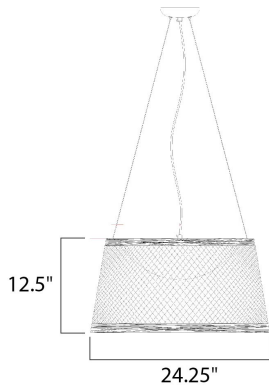

PRODUCT DESCRIPTION

This casual collection of lighting features hand formed shades of fiber twine coated with a polyurethane material for strength and durability. The resilience of the construction makes it suitable for damp locations and the ideal lighting for covered patios and outdoor living spaces. With the Integrated LED, this collection is a perfect combination of style and security lighting.

MEASUREMENTS

DIMENSION : 24.25" W x 12.5" H
 MAX OAH : 142.5" OAH
 HANGING WEIGHT : 8.27 lb

LAMPING

INPUT VOLTAGE : 120V
 LUMENS : 1,050 Rated
 BULB : 1 x 15W LED PCB Integrated , 15W Total
 BULB INCLUDED : (Integrated)
 DIMMABLE : Triac CL
 CRI : 80+ CRI
 COLOR_TEMP : 3000K

FINISHES OPTION

 Natural (NA)
 White (WT)

MATERIAL

Hemp Rope, Acrylic

RATINGS

cETLus
 Damp Location

ADDITIONAL

OPERATING TEMPERATURE:
 -20°C (-4°F), 40°C (104°F)