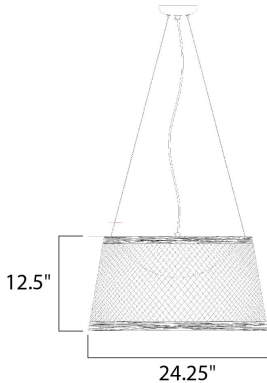

PRODUCT DESCRIPTION

This casual collection of lighting features hand formed shades of fiber twine coated with a polyurethane material for strength and durability. The resilience of the construction makes it suitable for damp locations and the ideal lighting for covered patios and outdoor living spaces. With the Integrated LED, this collection is a perfect combination of style and security lighting.

MEASUREMENTS

DIMENSION : 24.25" W x 12.5" H
 MAX OAH : 142.5" OAH
 HANGING WEIGHT : 8.27 lb

LAMPING

INPUT VOLTAGE : 120V
 LUMENS : 1,050 Rated
 BULB : 1 x 15W LED PCB Integrated , 15W Total
 BULB INCLUDED : (Integrated)
 DIMMABLE : Triac CL
 CRI : 80+ CRI
 COLOR_TEMP : 3000K

FINISHES OPTION

 Natural (NA)
 White (WT)

MATERIAL

Hemp Rope, Acrylic

RATINGS

cETLus
 Damp Location

ADDITIONAL

OPERATING TEMPERATURE:
 -20°C (-4°F), 40°C (104°F)