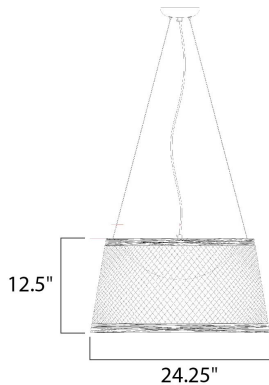

PRODUCT DESCRIPTION

This casual collection of lighting features hand formed shades of fiber twine coated with a polyurethane material for strength and durability. The resilience of the construction makes it suitable for damp locations and the ideal lighting for covered patios and outdoor living spaces. With the integrated LED, this collection is a perfect combination of style and security lighting.

MEASUREMENTS

DIMENSION : 24.25" W x 12.5" H
 MAX OAH : 142.5" OAH
 HANGING WEIGHT : 8.27 lb

LAMPING

INPUT VOLTAGE : 120V
 LUMENS : 1,050 Rated
 BULB : 1 x 15W LED PCB Integrated , 15W Total
 BULB INCLUDED : (Integrated)
 DIMMABLE : Triac CL
 CRI : 80+ CRI
 COLOR_TEMP : 3000K

FINISHES OPTION

 Natural (NA)
 White (WT)

MATERIAL

Hemp Rope, Acrylic

RATINGS

cETLus
 Damp Location

ADDITIONAL

OPERATING TEMPERATURE:
 -20°C (-4°F), 40°C (104°F)