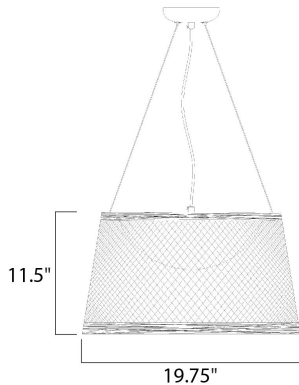

PRODUCT DESCRIPTION

This casual collection of lighting features hand formed shades of fiber twine coated with a polyurethane material for strength and durability. The resilience of the construction makes it suitable for damp locations and the ideal lighting for covered patios and outdoor living spaces. With the Integrated LED, this collection is a perfect combination of style and security lighting.

MEASUREMENTS

DIMENSION : 20.25" W x 11" H
 MAX OAH : 141" OAH
 HANGING WEIGHT : 5.93 lb

LAMPING

INPUT VOLTAGE : 120V
 LUMENS : 840 Rated
 BULB : 1 x 12W LED PCB Integrated , 12W Total
 BULB INCLUDED : (Integrated)
 DIMMABLE : Triac CL
 CRI : 80+ CRI
 COLOR_TEMP : 3000K

FINISHES OPTION

 Natural (NA)
 White (WT)

MATERIAL

Hemp Rope, Acrylic

RATINGS

cETLus
 Damp Location

ADDITIONAL

OPERATING TEMPERATURE:
 -20°C (-4°F), 40°C (104°F)