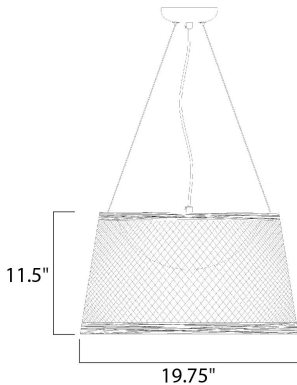

#### PRODUCT DESCRIPTION

This casual collection of lighting features hand formed shades of fiber twine coated with a polyurethane material for strength and durability. The resilience of the construction makes it suitable for damp locations and the ideal lighting for covered patios and outdoor living spaces. With the Integrated LED, this collection is a perfect combination of style and security lighting.

#### MEASUREMENTS

DIMENSION : 20.25" W x 11" H  
 MAX OAH : 141" OAH  
 HANGING WEIGHT : 5.93 lb