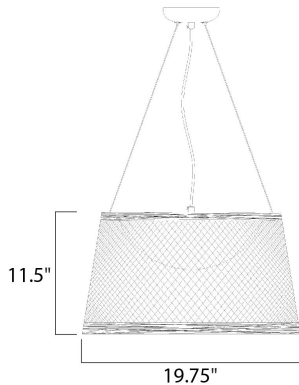

PRODUCT DESCRIPTION

This casual collection of lighting features hand formed shades of fiber twine coated with a polyurethane material for strength and durability. The resilience of the construction makes it suitable for damp locations and the ideal lighting for covered patios and outdoor living spaces. With the Integrated LED, this collection is a perfect combination of style and security lighting.

MEASUREMENTS

DIMENSION : 20.25" W x 11" H
 MAX OAH : 141" OAH
 HANGING WEIGHT : 5.93 lb

LAMPING

INPUT VOLTAGE : 120V
 LUMENS : 840 Rated
 BULB : 1 x 12W LED PCB Integrated , 12W Total
 BULB INCLUDED : (Integrated)
 DIMMABLE : Triac CL
 CRI : 80+ CRI
 COLOR_TEMP : 3000K

FINISHES OPTION

- Chocolate (CH)
- Natural (NA)
- White (WT)

MATERIAL

Hemp Rope, Acrylic

RATINGS

cETLus
 Damp Location

ADDITIONAL

OPERATING TEMPERATURE:
 -20°C (-4°F), 40°C (104°F)