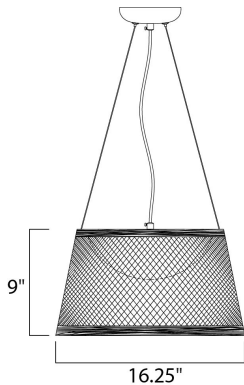

FINISHES OPTION

- Natural (NA)
- White (WT)

MATERIAL

Hemp Rope, Acrylic

RATINGS

cETLus
Damp Location

ADDITIONAL

OPERATING TEMPERATURE:
-20°C (-4°F), 40°C (104°F)

MEASUREMENTS

DIMENSION : 16.25" W x 9" H
MAX OAH : 139" OAH
HANGING WEIGHT : 4 lb

LAMPING

INPUT VOLTAGE : 120V
LUMENS : 560 Rated
BULB : 1 x 8W LED PCB Integrated , 8W Total
BULB INCLUDED : (Integrated)
DIMMABLE : Triac CL
CRI : 80+ CRI
COLOR_TEMP : 3000K