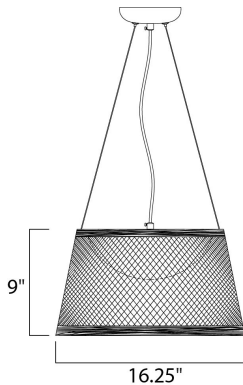

FINISHES OPTION

-  Chocolate (CH)
-  Natural (NA)
-  White (WT)

MATERIAL

Hemp Rope, Acrylic

RATINGS

cETLus
Damp Location

ADDITIONAL

OPERATING TEMPERATURE:
-20°C (-4°F), 40°C (104°F)

MEASUREMENTS

DIMENSION : 16.25" W x 9" H
MAX OAH : 139" OAH
HANGING WEIGHT : 4 lb

LAMPING

INPUT VOLTAGE : 120V
LUMENS : 560 Rated
BULB : 1 x 8W LED PCB Integrated , 8W Total
BULB INCLUDED : (Integrated)
DIMMABLE : Triac CL
CRI : 80+ CRI
COLOR_TEMP : 3000K