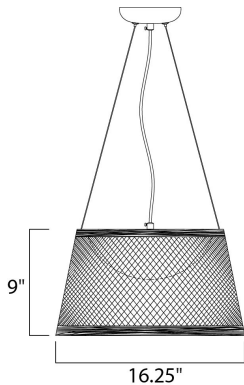

FINISHES OPTION

-  Chocolate (CH)
-  Natural (NA)
-  White (WT)

MATERIAL

Hemp Rope, Acrylic

RATINGS

cETLus
Damp Location

ADDITIONAL

OPERATING TEMPERATURE:
-20°C (-4°F), 40°C (104°F)

MEASUREMENTS

DIMENSION : 16.25" W x 9" H
MAX OAH : 139" OAH
HANGING WEIGHT : 4 lb

LAMPING

INPUT VOLTAGE : 120V
LUMENS : 560 Rated
BULB : 1 x 8W LED PCB Integrated , 8W Total
BULB INCLUDED : (Integrated)
DIMMABLE : Triac CL
CRI : 80+ CRI
COLOR_TEMP : 3000K