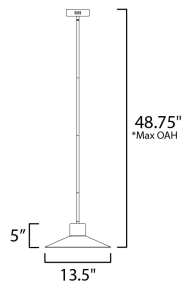

*max overall height

MEASUREMENTS

DIMENSION : 13.5" L x 13.5" W x 3.5" H
 MAX OAH : 48.75" OAH
 HANGING WEIGHT : 5.5 lb

LAMPING

INPUT VOLTAGE : 120V
 LUMENS : 900 Rated
 BULB : 1 x 11W LED PCB Integrated , 11W Total
 BULB INCLUDED : (Integrated)
 DIMMABLE : YES
 CRI : 90+ CRI
 COLOR_TEMP : 3000K