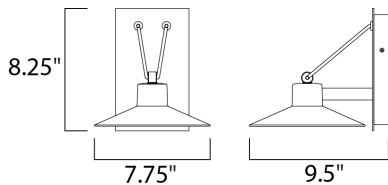

MEASUREMENTS

DIMENSION : 7.75" W x 8.25" H x 9.5" Ext
 BACK PLATE : 4.25" W x 7.25" H x 2.75" HCO
 HANGING WEIGHT : 2.2 lb

LAMPING

INPUT VOLTAGE : 120V
 LUMENS : 726 Rated (580 Del.)
 BULB : 1 x 6W LED PCB Integrated , 6W Total
 BULB INCLUDED : (Integrated)
 DIMMABLE : No
 CRI : 90+ CRI
 COLOR_TEMP : 3000K