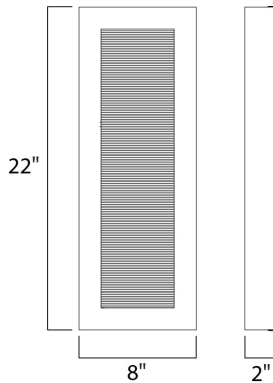

PRODUCT DESCRIPTION

This great architectural outdoor design provides illumination from two places. A slash of light washes down the grated diffuser and out away from the wall while additional light is directed out the bottom straight down that washes the wall and illuminates the walkway below. Available In three sizes and finished in Architectural Bronze.

MEASUREMENTS

DIMENSION : 8" W x 22" H x 2" Ext
 BACK PLATE : 7" W x 16" H x 8" HCO
 HANGING WEIGHT : 8.536 lb

LAMPING

INPUT VOLTAGE : 120V
 LUMENS : 1,440 Rated (580 Del.)
 BULB : 2 x 12W LED PCB Integrated , 24W Total
 BULB INCLUDED : (Integrated)
 DIMMABLE : Triac CL
 CRI : 90+ CRI
 COLOR_TEMP : 3000K
 LIGHTING_DIRECTION : Down