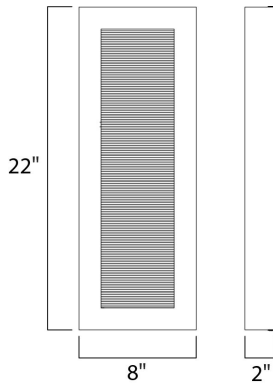

**PRODUCT DESCRIPTION**

This great architectural outdoor design provides illumination from two places. A slash of light washes down the grated diffuser and out away from the wall while additional light is directed out the bottom straight down that washes the wall and illuminates the walkway below. Available In three sizes and finished in Architectural Bronze.

**MEASUREMENTS**

DIMENSION : 8" W x 22" H x 2" Ext  
 BACK PLATE : 7" W x 16" H x 8" HCO  
 HANGING WEIGHT : 8.536 lb

**LAMPING**

INPUT VOLTAGE : 120V  
 LUMENS : 1,440 Rated (580 Del.)  
 BULB : 2 x 12W LED PCB Integrated , 24W Total  
 BULB INCLUDED : (Integrated)  
 DIMMABLE : Triac CL  
 CRI : 90+ CRI  
 COLOR\_TEMP : 3000K  
 LIGHTING\_DIRECTION : Down