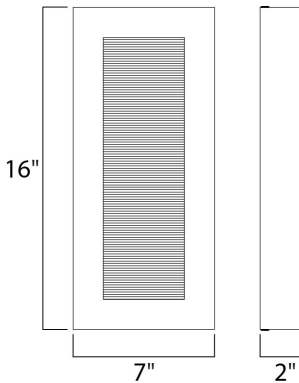

**PRODUCT DESCRIPTION**

This great architectural outdoor design provides illumination from two places. A slash of light washes down the grated diffuser and out away from the wall while additional light is directed out the bottom straight down that washes the wall and illuminates the walkway below. Available In three sizes and finished in Architectural Bronze.

**MEASUREMENTS**

DIMENSION : 7" W x 16" H x 2" Ext  
 BACK PLATE : 7" W x 16" H x 8" HCO  
 HANGING WEIGHT : 5.72 lb

**LAMPING**

INPUT VOLTAGE : 120V  
 LUMENS : 960 Rated (390 Del.)  
 BULB : 2 x 8W LED PCB Integrated , 16W Total  
 BULB INCLUDED : (Integrated)  
 DIMMABLE : Triac CL  
 CRI : 90+ CRI  
 COLOR\_TEMP : 3000K  
 LIGHTING\_DIRECTION : Down