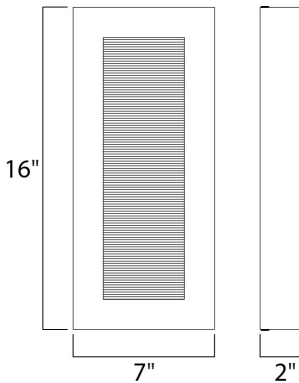

PRODUCT DESCRIPTION

This great architectural outdoor design provides illumination from two places. A slash of light washes down the grated diffuser and out away from the wall while additional light is directed out the bottom straight down that washes the wall and illuminates the walkway below. Available In three sizes and finished in Architectural Bronze.

MEASUREMENTS

DIMENSION : 7" W x 16" H x 2" Ext
 BACK PLATE : 7" W x 16" H x 8" HCO
 HANGING WEIGHT : 5.72 lb

LAMPING

INPUT VOLTAGE : 120V
 LUMENS : 960 Rated (390 Del.)
 BULB : 2 x 8W LED PCB Integrated , 16W Total
 BULB INCLUDED : (Integrated)
 DIMMABLE : Triac CL
 CRI : 90+ CRI
 COLOR_TEMP : 3000K
 LIGHTING_DIRECTION : Down