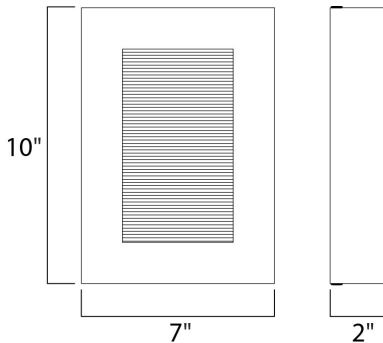

PRODUCT DESCRIPTION

This great architectural outdoor design provides illumination from two places. A slash of light washes down the grated diffuser and out away from the wall while additional light is directed out the bottom straight down that washes the wall and illuminates the walkway below. Available In three sizes and finished in Architectural Bronze.

MEASUREMENTS

DIMENSION : 7" W x 10" H x 2" Ext
 BACK PLATE : 7" W x 10" H x 5" HCO
 HANGING WEIGHT : 3.96 lb

LAMPING

INPUT VOLTAGE : 120V
 LUMENS : 960 Rated (390 Del.)
 BULB : 2 x 8W LED PCB Integrated , 16W Total
 BULB INCLUDED : (Integrated)
 DIMMABLE : Triac CL
 CRI : 90+ CRI
 COLOR_TEMP : 3000K
 LIGHTING_DIRECTION : Down