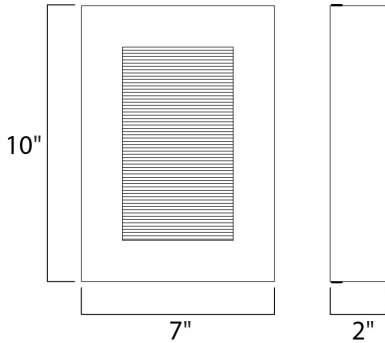

PRODUCT DESCRIPTION

This great architectural outdoor design provides illumination from two places. A slash of light washes down the grated diffuser and out away from the wall while additional light is directed out the bottom straight down that washes the wall and illuminates the walkway below. Available In three sizes and finished in Architectural Bronze.

MEASUREMENTS

DIMENSION : 7" W x 10" H x 2" Ext
 BACK PLATE : 7" W x 10" H x 5" HCO
 HANGING WEIGHT : 3.96 lb

LAMPING

INPUT VOLTAGE : 120V
 LUMENS : 960 Rated (390 Del.)
 BULB : 2 x 8W LED PCB Integrated , 16W Total
 BULB INCLUDED : (Integrated)
 DIMMABLE : Triac CL
 CRI : 90+ CRI
 COLOR_TEMP : 3000K
 LIGHTING_DIRECTION : Down