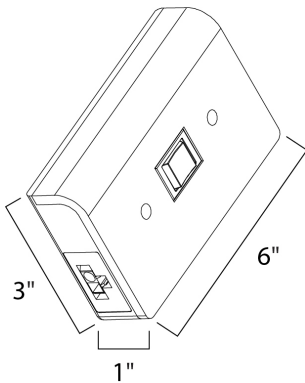

**PRODUCT DESCRIPTION**

The versatile MX-LD-AC LED disc features two piece aluminum construction that allowing for surface mounting all recessed. They are designed for daisy chain installation of up to 20 discs on one power supply. Fully dimmable with ELV and Triac dimmers. This combination of versatility, safety, energy efficiency and dimmability make the MX-LD-AC LED discs the smart choice for disc lighting.

**MEASUREMENTS**

DIMENSION : 4" L x 2.5" W x 1" H  
 HANGING WEIGHT : 0.26 lb

**LAMPING**

INPUT VOLTAGE : V  
 BULB :  
 DIMMABLE :

**FINISHES OPTION**

-  Black (BK)
-  White (WT)

**RATINGS**

cETLus  
 N/A Location