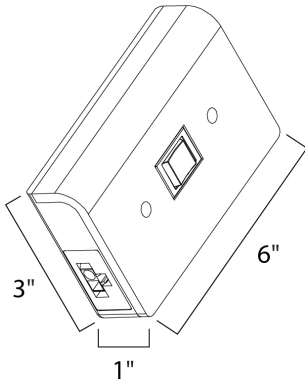

**PRODUCT DESCRIPTION**

The versatile MX-LD-AC LED disc features two piece aluminum construction that allowing for surface mounting all recessed. They are designed for daisy chain installation of up to 20 discs on one power supply. Fully dimmable with ELV and Triac dimmers. This combination of versatility, safety, energy efficiency and dimmability make the MX-LD-AC LED discs the smart choice for disc lighting.

**MEASUREMENTS**

DIMENSION : 4" L x 2.5" W x 1" H  
 HANGING WEIGHT : 0.26 lb

**LAMPING**

INPUT VOLTAGE : V  
 BULB :  
 DIMMABLE :

**FINISHES OPTION**

-  Black (BK)
-  White (WT)

**RATINGS**

cETLus  
 N/A Location