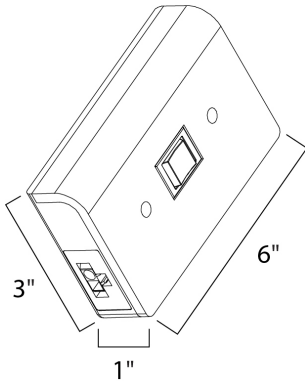

PRODUCT DESCRIPTION

The versatile MX-LD-AC LED disc features two piece aluminum construction that allowing for surface mounting all recessed. They are designed for daisy chain installation of up to 20 discs on one power supply. Fully dimmable with ELV and Triac dimmers. This combination of versatility, safety, energy efficiency and dimmability make the MX-LD-AC LED discs the smart choice for disc lighting.

MEASUREMENTS

DIMENSION : 4" L x 2.5" W x 1" H
 HANGING WEIGHT : 0.26 lb

LAMPING

INPUT VOLTAGE : V
 BULB :
 DIMMABLE :

FINISHES OPTION

-  Black (BK)
-  White (WT)

RATINGS

cETLus
 N/A Location