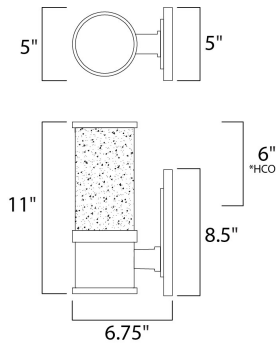

PRODUCT DESCRIPTION

A solid column of clear Bubble Glass is supported by a cast aluminum base in your choice of brushed Aluminum or Galaxy Black. With both up and down lights, this fixture is a visual statement and a very functional light source.

MEASUREMENTS

DIMENSION : 5" W x 11" H x 6.75" Ext
BACK PLATE : 5" W x 8.5" H x 6" HCO
HANGING WEIGHT : 9.9 lb

LAMPING

INPUT VOLTAGE : 120V
LUMENS : 1,400 Rated
BULB : 2 x 10W LED PCB Integrated , 20W Total
BULB INCLUDED : (Integrated)
DIMMABLE : Triac CL
CRI : 80+ CRI
COLOR_TEMP : 3000K
LIGHTING_DIRECTION : Up/Down

FINISHES OPTION

- Brushed Aluminum (AL)
- Galaxy Black (GBK)

GLASS

Clear CL

MATERIAL

Die Cast Aluminum

RATINGS

cETLus
Wet Location

ADDITIONAL

INSTALL UP/DOWN: UP
OPERATING TEMPERATURE:
-20°C (-4°F), 40°C (104°F)

Always consult a qualified electrician before installing any lighting product.