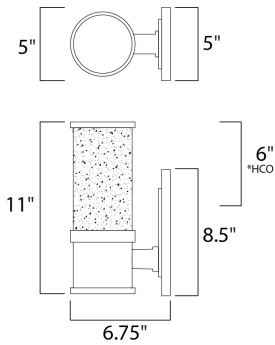

PRODUCT DESCRIPTION

A solid column of clear Bubble Glass is supported by a cast aluminum base in your choice of brushed Aluminum or Galaxy Black. With both up and down lights, this fixture is a visual statement and a very functional light source.

MEASUREMENTS

DIMENSION : 5" W x 11" H x 6.75" Ext
BACK PLATE : 5" W x 8.5" H x 6" HCO
HANGING WEIGHT : 9.9 lb

LAMPING

INPUT VOLTAGE : 120V
LUMENS : 1,400 Rated
BULB : 2 x 10W LED PCB Integrated , 20W Total
BULB INCLUDED : (Integrated)
DIMMABLE : Triac CL
CRI : 80+ CRI
COLOR_TEMP : 3000K
LIGHTING_DIRECTION : Up/Down

FINISHES OPTION

- Brushed Aluminum (AL)
- Galaxy Black (GBK)

GLASS

Clear CL

MATERIAL

Die Cast Aluminum

RATINGS

cETLus
Wet Location

ADDITIONAL

INSTALL UP/DOWN: UP
OPERATING TEMPERATURE:
-20°C (-4°F), 40°C (104°F)

Always consult a qualified electrician before installing any lighting product.