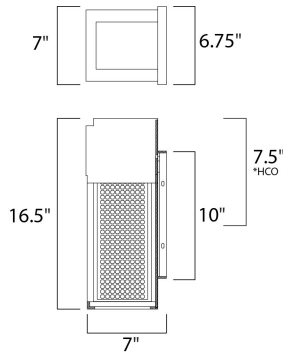

PRODUCT DESCRIPTION

A open air frame of cast aluminum surrounds a stainless steel mesh diffuser which creates an unusual lighting effect as the LED light illuminates the inside. Finished in either Galaxy Black with a polished Stainless Steel mesh or Galaxy Bronze with Rose Gold, this transitional design looks great in a large variety of home designs.

MEASUREMENTS

DIMENSION : 7" W x 16.5" H x 7" Ext
BACK PLATE : 6.75" W x 10.5" H x 7.5" HCO
HANGING WEIGHT : 11 lb

LAMPING

INPUT VOLTAGE : 120V
LUMENS : 700 Rated
BULB : 1 x 10W LED PCB Integrated , 10W Total
BULB INCLUDED : (Integrated)
DIMMABLE : Triac CL
CRI : 80+ CRI
COLOR_TEMP : 3000K

FINISHES OPTION

- Galaxy Black / Stainless Steel (GBKSST)
- Galaxy Bronze / Rose Gold (GBZRG)

MATERIAL

Die Cast Aluminum

RATINGS

cETLus
Wet Location
DARKSKY

ADDITIONAL

OPERATING TEMPERATURE:
-20°C (-4°F), 40°C (104°F)

PHOTOMETRIC: Report Found Online

Always consult a qualified electrician before installing any lighting product.