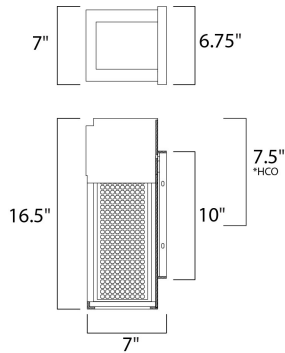

PRODUCT DESCRIPTION

A open air frame of cast aluminum surrounds a stainless steel mesh diffuser which creates an unusual lighting effect as the LED light illuminates the inside. Finished in either Galaxy Black with a polished Stainless Steel mesh or Galaxy Bronze with Rose Gold, this transitional design looks great in a large variety of home designs.

MEASUREMENTS

DIMENSION : 7" W x 16.5" H x 7" Ext
BACK PLATE : 6.75" W x 10.5" H x 7.5" HCO
HANGING WEIGHT : 11 lb

LAMPING

INPUT VOLTAGE : 120V
LUMENS : 700 Rated
BULB : 1 x 10W LED PCB Integrated , 10W Total
BULB INCLUDED : (Integrated)
DIMMABLE : Triac CL
CRI : 80+ CRI
COLOR_TEMP : 3000K

FINISHES OPTION

- Galaxy Black / Stainless Steel (GBKSST)
- Galaxy Bronze / Rose Gold (GBZRG)

MATERIAL

Die Cast Aluminum

RATINGS

cETLus
Wet Location
DARKSKY

ADDITIONAL

OPERATING TEMPERATURE:
-20°C (-4°F), 40°C (104°F)

PHOTOMETRIC: Report Found Online

Always consult a qualified electrician before installing any lighting product.