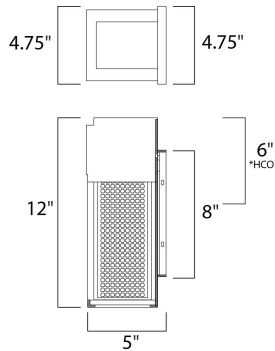

PRODUCT DESCRIPTION

A open air frame of cast aluminum surrounds a stainless steel mesh diffuser which creates an unusual lighting effect as the LED light illuminates the inside. Finished in either Galaxy Black with a polished Stainless Steel mesh or Galaxy Bronze with Rose Gold, this transitional design looks great in a large variety of home designs.

MEASUREMENTS

DIMENSION : 4.75" W x 12" H x 5" Ext
BACK PLATE : 4.75" W x 8" H x 6" HCO
HANGING WEIGHT : 4.62 lb

LAMPING

INPUT VOLTAGE : 120V
LUMENS : 490 Rated
BULB : 1 x 7W LED PCB Integrated , 7W Total
BULB INCLUDED : (Integrated)
DIMMABLE : Triac CL
CRI : 80+ CRI
COLOR_TEMP : 3000K

FINISHES OPTION

- Galaxy Black / Stainless Steel (GBKSST)
- Galaxy Bronze / Rose Gold (GBZRG)

MATERIAL

Die Cast Aluminum

RATINGS

cETLus
Wet Location
DARKSKY

ADDITIONAL

OPERATING TEMPERATURE:
-20°C (-4°F), 40°C (104°F)

Always consult a qualified electrician before installing any lighting product.