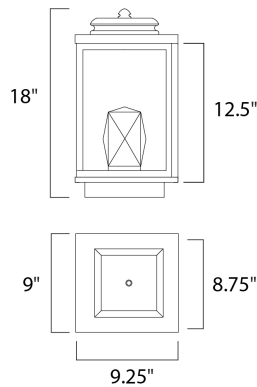

**MEASUREMENTS**

DIMENSION : 9" W x 18" H x 9.25" Ext  
 BACK PLATE : 8.75" W x 12.5" H x 7" HCO  
 HANGING WEIGHT : 19.8 lb

**LAMPING**

INPUT VOLTAGE : 120V  
 LUMENS : 1,190 Rated  
 BULB : 2 x 8.5W LED PCB Integrated , 17W Total  
 BULB INCLUDED : (Integrated)  
 DIMMABLE : No  
 CRI : 90+ CRI  
 COLOR\_TEMP : 3000K  
 LIGHTING\_DIRECTION : Up/Down