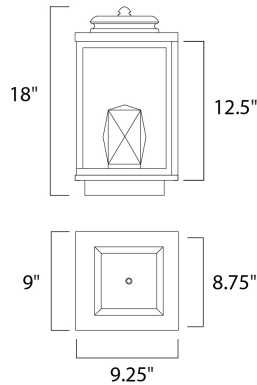

MEASUREMENTS

DIMENSION : 9" W x 18" H x 9.25" Ext
 BACK PLATE : 8.75" W x 12.5" H x 7" HCO
 HANGING WEIGHT : 19.8 lb

LAMPING

INPUT VOLTAGE : 120V
 LUMENS : 1,190 Rated
 BULB : 2 x 8.5W LED PCB Integrated , 17W Total
 BULB INCLUDED : (Integrated)
 DIMMABLE : No
 CRI : 90+ CRI
 COLOR_TEMP : 3000K
 LIGHTING_DIRECTION : Up/Down