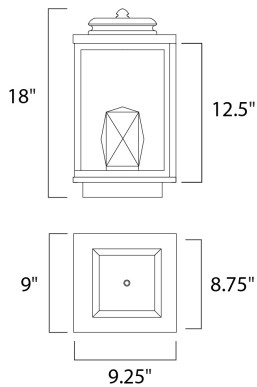

ADDITIONAL

INSTALL UP/DOWN: Up
OPERATING TEMPERATURE:
-20°C (-4°F), 40°C (104°F)

MEASUREMENTS

DIMENSION : 9" W x 18" H x 9.25" Ext
BACK PLATE : 8.75" W x 12.5" H x 7" HCO
HANGING WEIGHT : 19.8 lb

LAMPING

INPUT VOLTAGE : 120V
LUMENS : 1,190 Rated
BULB : 2 x 8.5W LED PCB Integrated , 17W Total
BULB INCLUDED : (Integrated)
DIMMABLE : No
CRI : 90+ CRI
COLOR_TEMP : 3000K
LIGHTING_DIRECTION : Up/Down