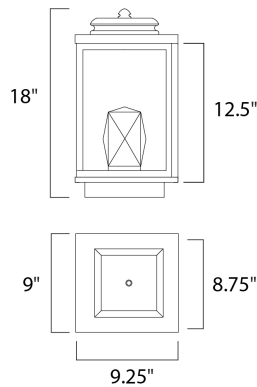

MEASUREMENTS

DIMENSION : 9" W x 18" H x 9.25" Ext
 BACK PLATE : 8.75" W x 12.5" H x 7" HCO
 HANGING WEIGHT : 19.8 lb

LAMPING

INPUT VOLTAGE : 120V
 LUMENS : 1,190 Rated
 BULB : 2 x 8.5W LED PCB Integrated , 17W Total
 BULB INCLUDED : (Integrated)
 DIMMABLE : No
 CRI : 90+ CRI
 COLOR_TEMP : 3000K
 LIGHTING_DIRECTION : Up/Down